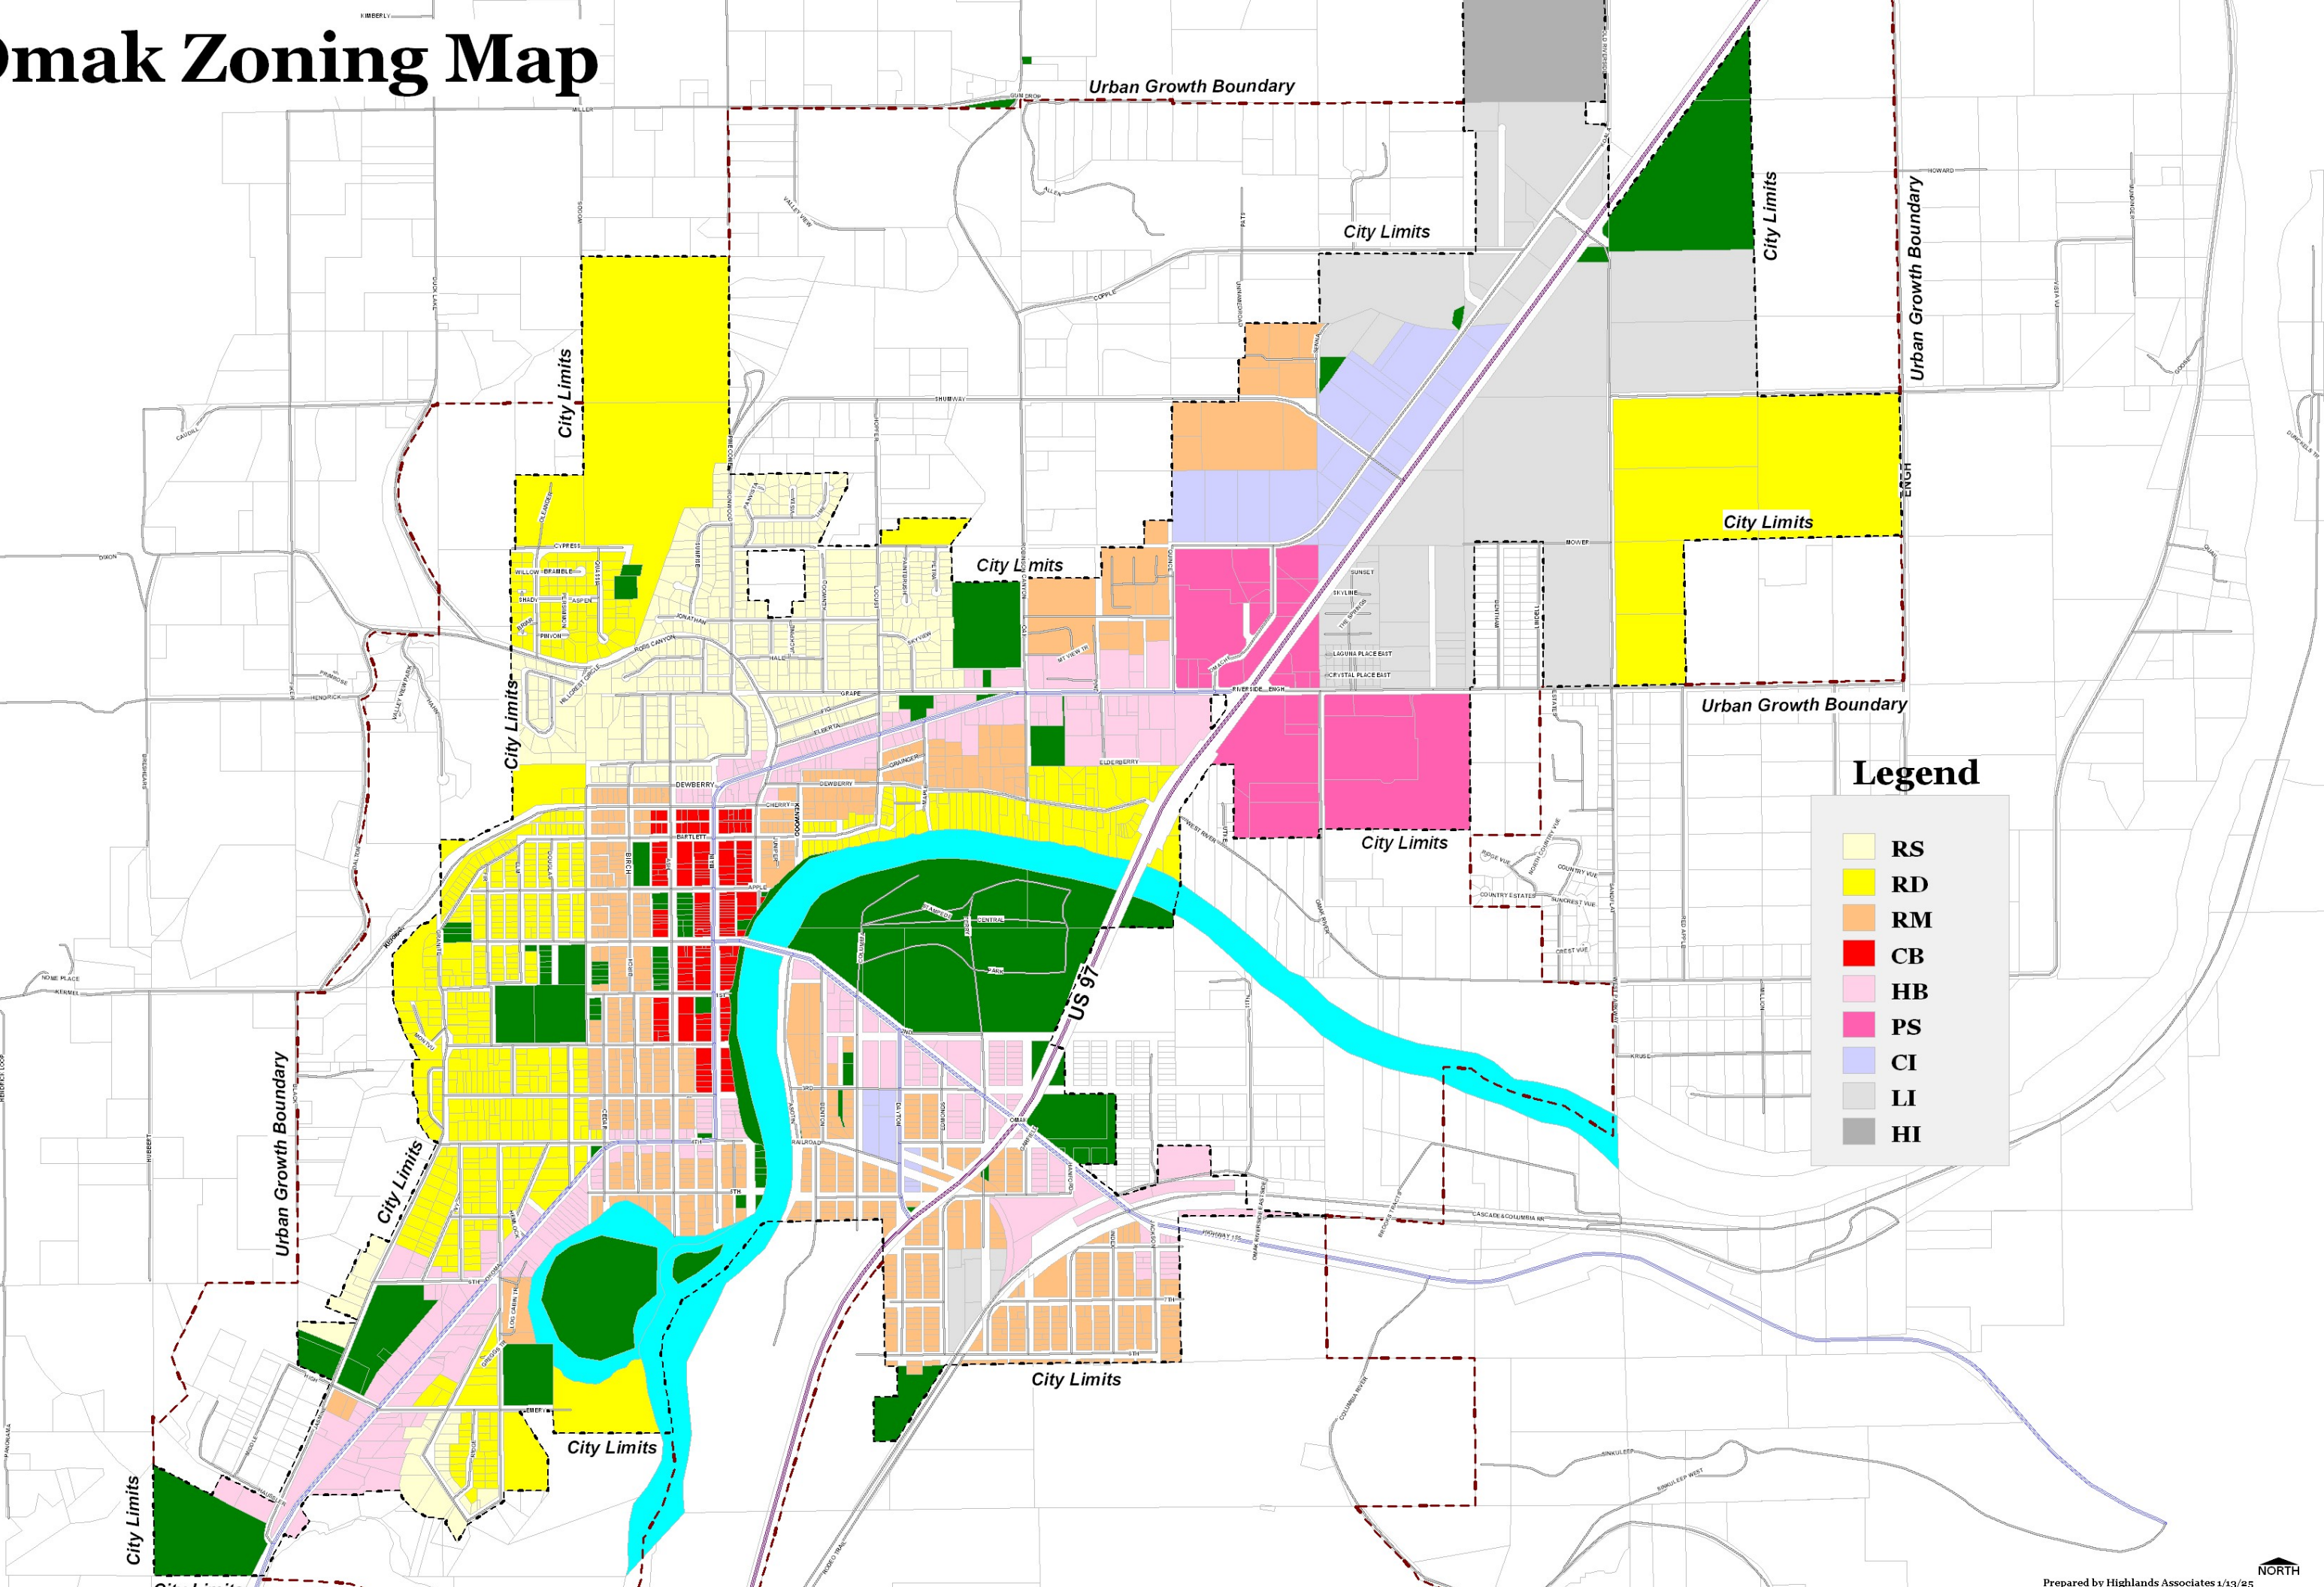

Omak Zoning Map

Legend

Light Yellow	RS
Yellow	RD
Orange	RM
Red	CB
Light Pink	HB
Magenta	PS
Light Blue	CI
Light Gray	LI
Dark Gray	HI